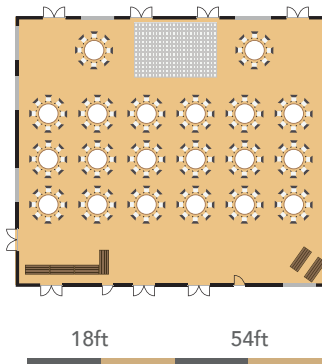

Max Occupancy
1259
10,000 Square Feet

Ideal for:
Weddings, Concerts, Movie Nights

Contact us today to inquire and schedule your next event!

BENHAM HALL

Benham Hall at SHARC is nestled in the heart of the Deschutes National Forest just south of Bend. With vaulted ceilings, accented yellow cedar beams — Benham Hall reflects the Pacific Northwest style at its best!

Max Occupancy

350 standing, 250 seated
5,016 Square Feet

Ideal for:

Weddings, Conferences, Meetings,
Fundraisers and Family Reunions

Rental Includes:

Basic set-up and tear down
of tables and chairs.
Optional access to AV equipment.

DILLON & PRINGLE ROOMS

Benham Hall can be equally divided into Dillon Hall(west) and Pringle Hall(east). Both rooms have double-door access to the outdoor patio, and Pringle is conveniently attached to the hospitality kitchen.