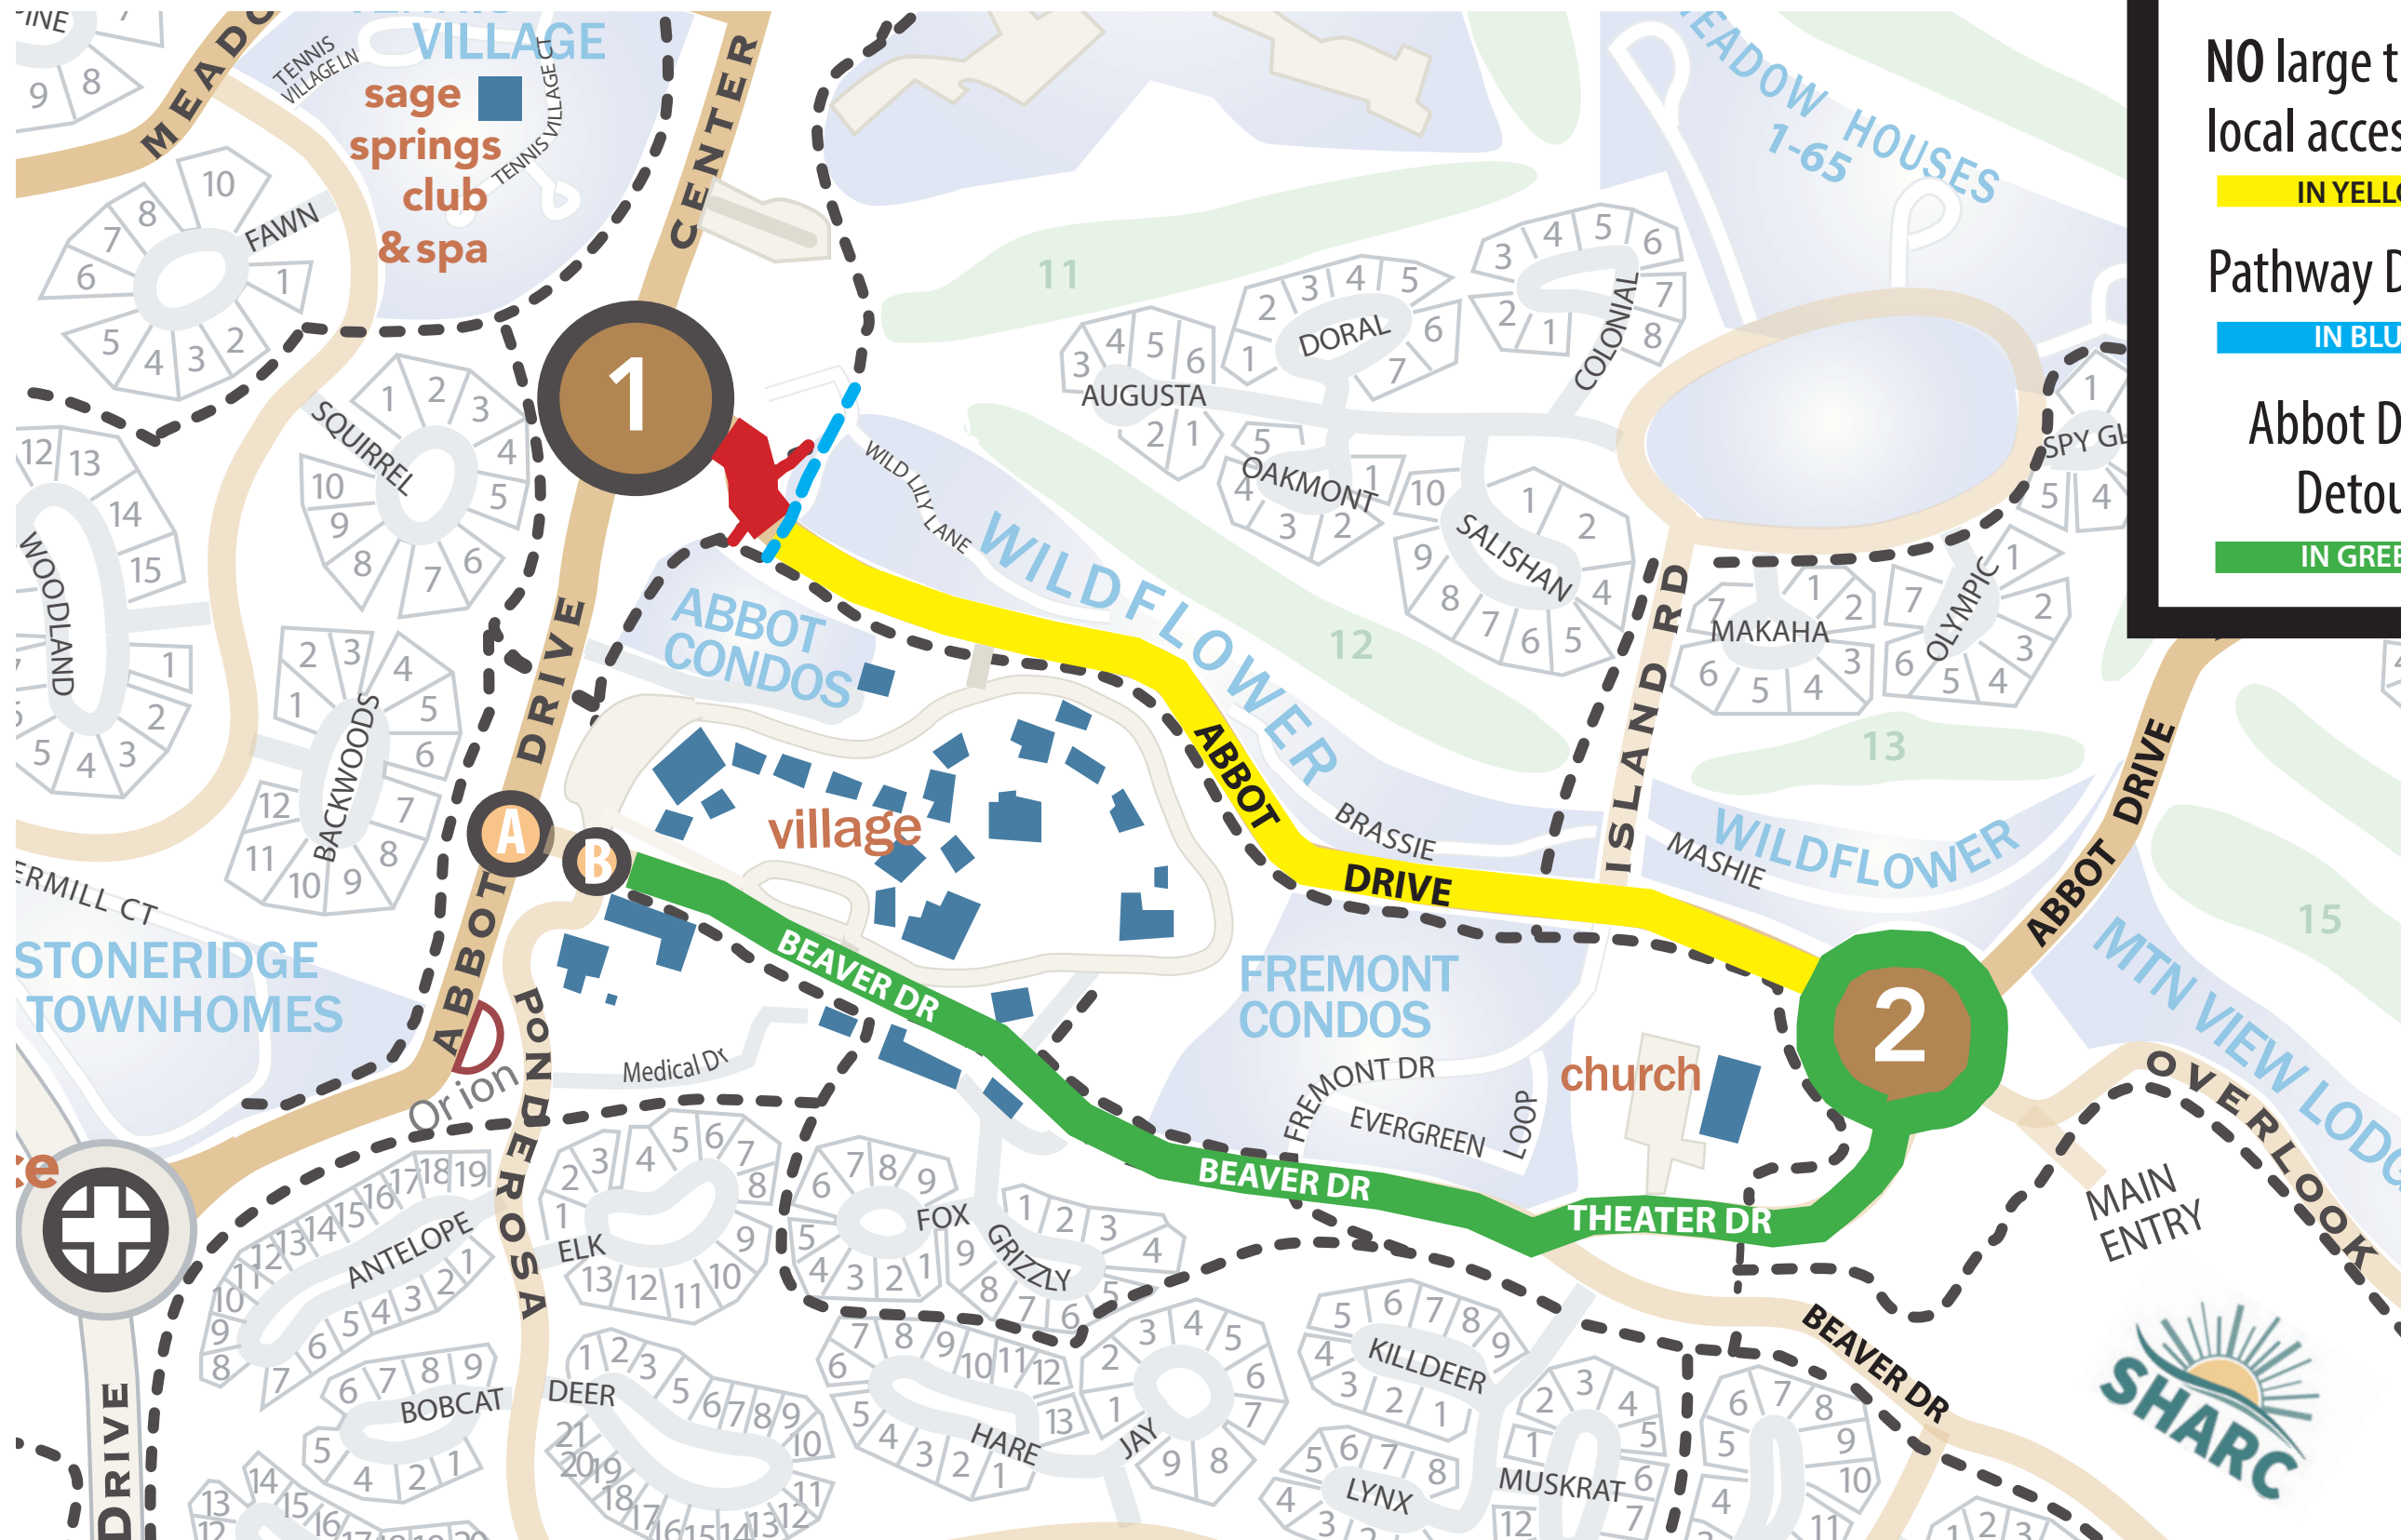

ABBOT DRIVE TUNNEL REPLACEMENT MARCH-JUNE

No Through Traffic on Abbot Drive between Circles 1 and 2

Please follow closure and/or detour signs for roads & pathways

Road/Pathway CLOSURES

IN RED

NO large truck & local access only

IN YELLOW

Pathway Detour

IN BLUE

Abbot Drive Detour

IN GREEN

Use Beaver Drive to Theater Drive detour (in GREEN) to access/exit Abbot Drive & the following lanes or condos.

ROADS:

- Island Loop
- Mashie
- Brassie
- Wild Lily Lane
- Makaha
- Olympic
- Salishan
- Oakmont
- Augusta
- Doral
- Colonial

CONDOS:

- Wildflower
- Meadow Houses

Resort HR Building