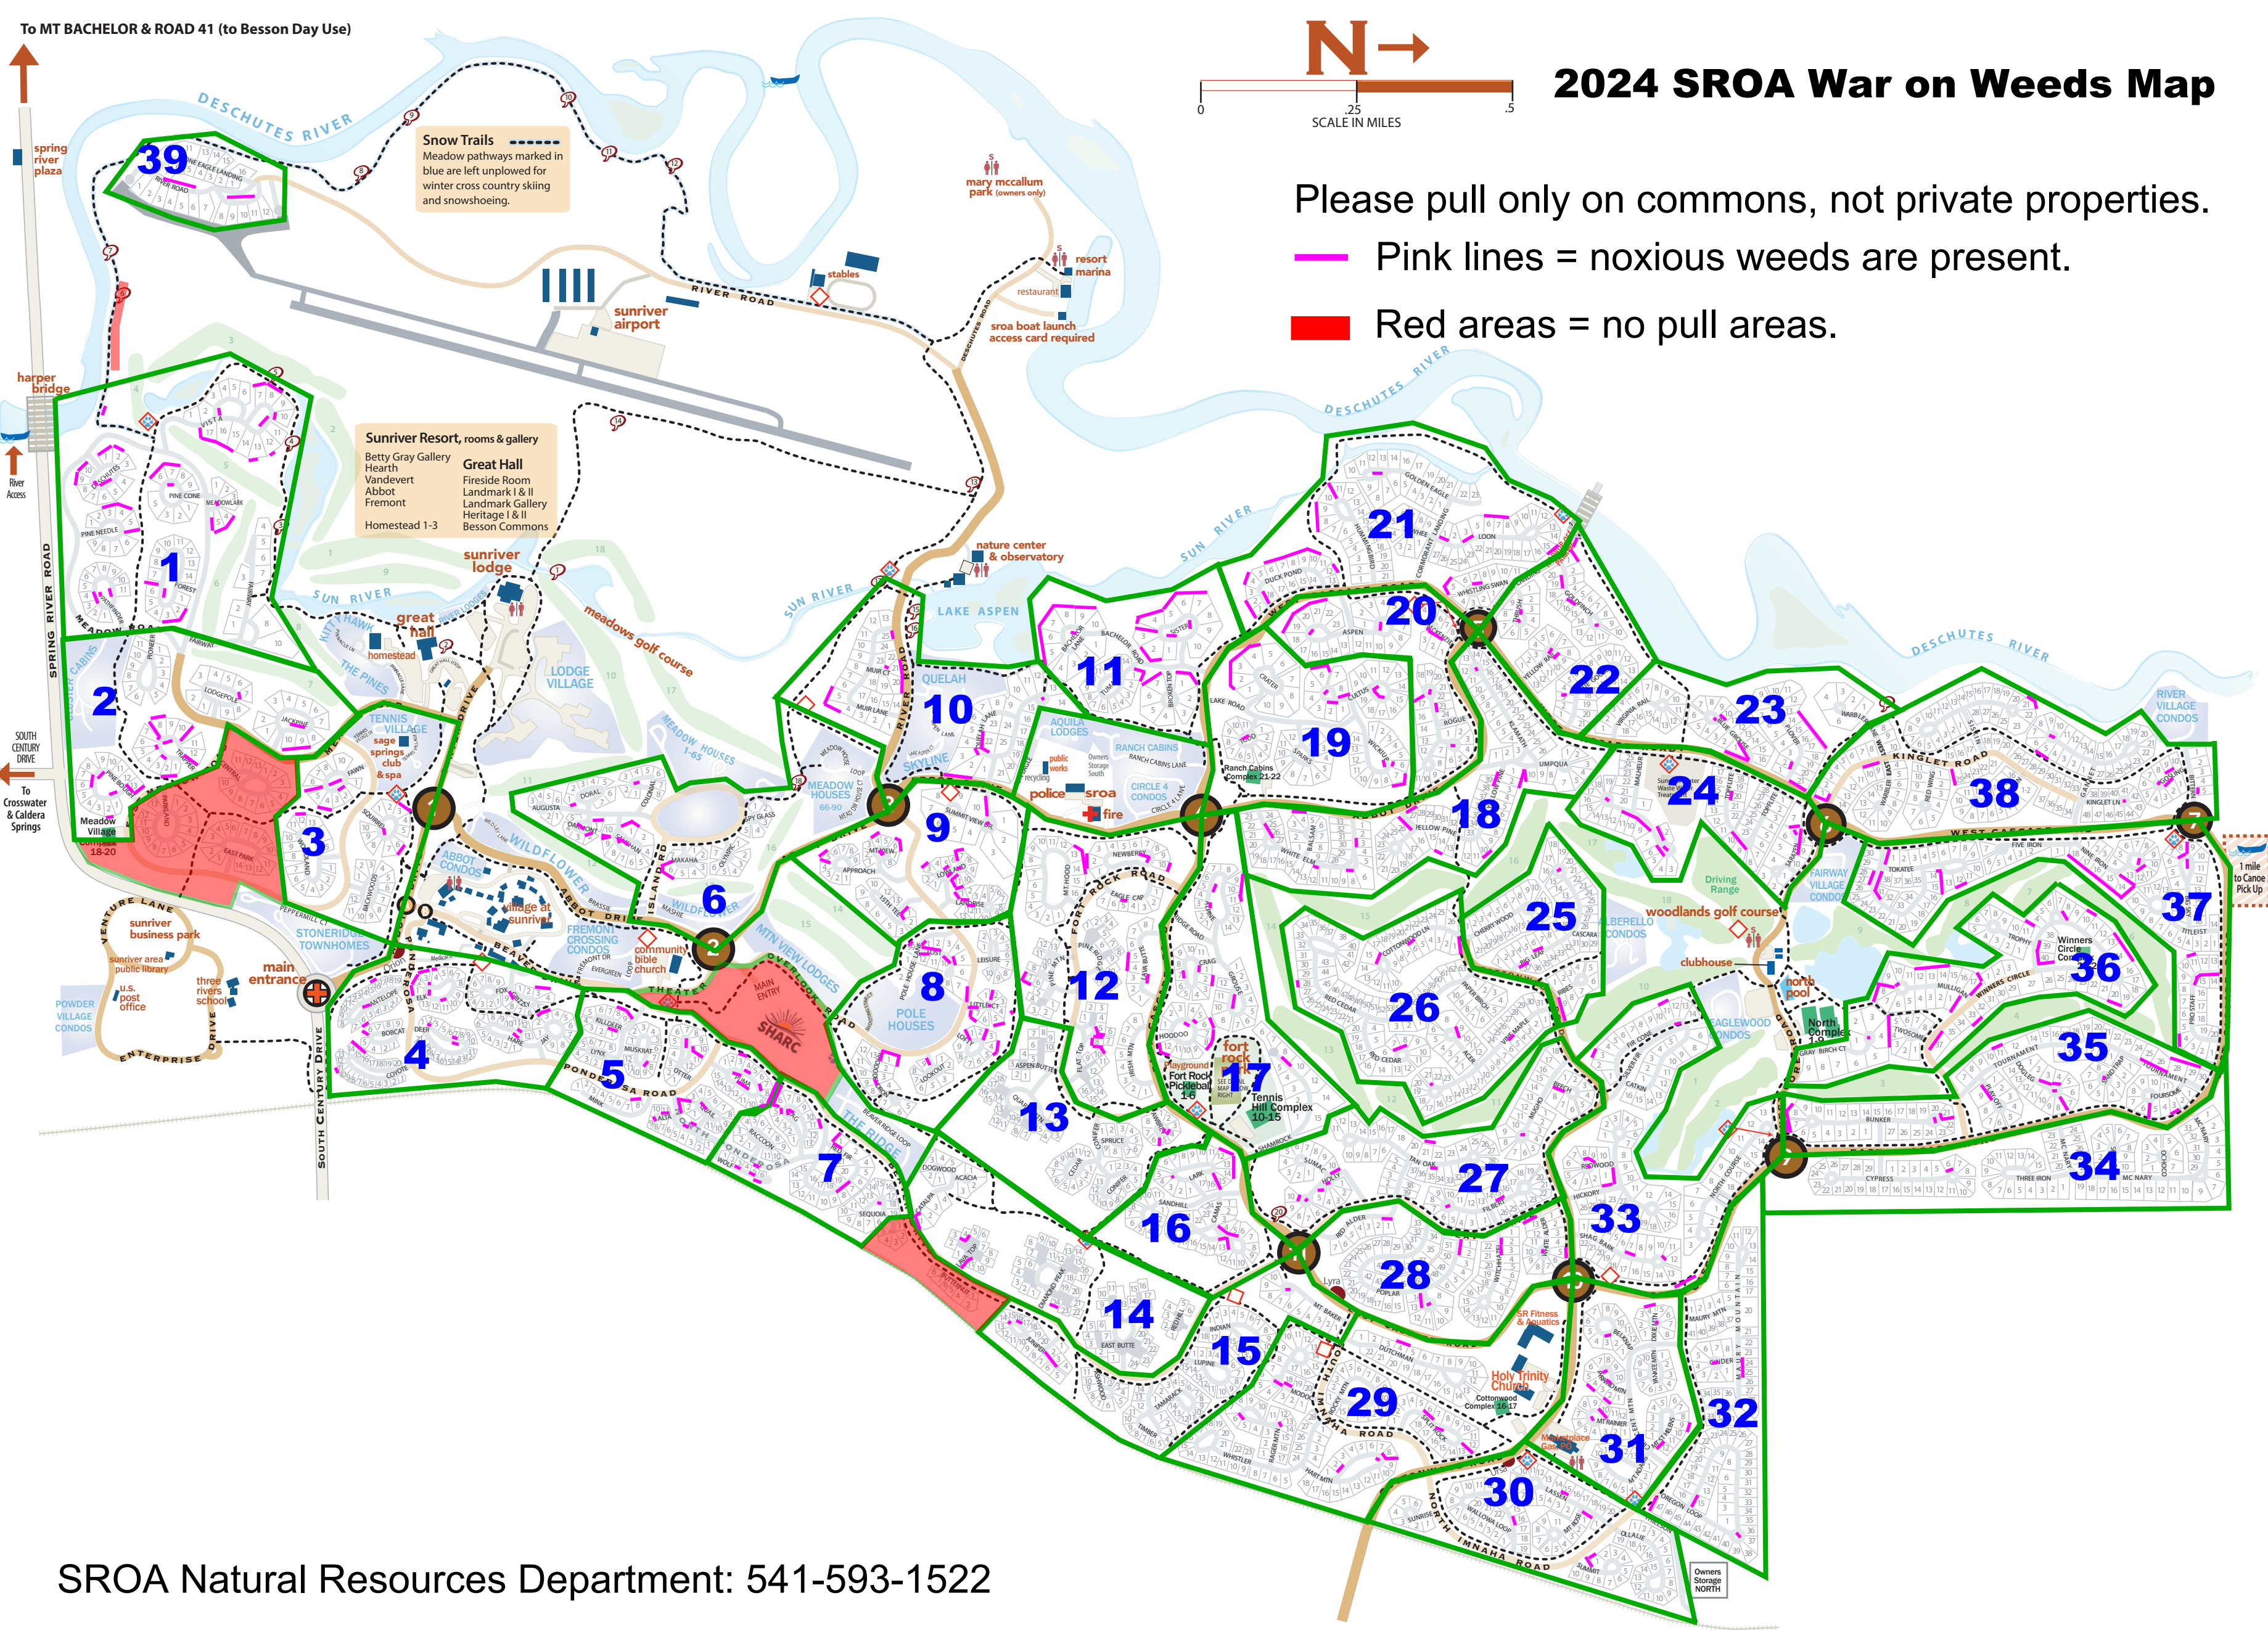

2024 SROA War on Weeds Map

Please pull only on commons, not private properties.

Pink lines = noxious weeds are present.

Red areas = no pull areas.

Snow Trails
Meadow pathways marked in blue are left unplowed for winter cross country skiing and snowshoeing.